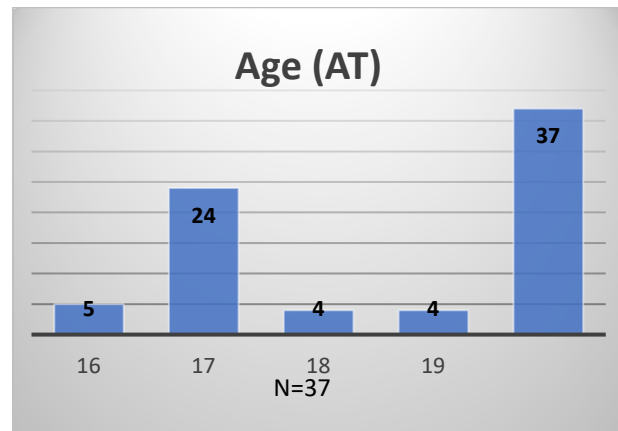

Daily Data Dashboard – July 27, 2023
Demographics for JTDC Population
Thursday Morning Midnight Count

Total # of probation Involved youth¹: 1,256

¹ Probation Active: Any youth who is pending sentencing with an active social history, has been formally placed on probation or supervision with Cook County Juvenile Probation on the date of the report.

*Age, Gender and Race for Criminal Court population (N=1) is not represented in this report.

Data sources: cFive Supervisor – Probation Population and RMIS – JTDC Population

Daily Data Dashboard – July 27, 2023
Demographics for JTDC Population
Thursday Morning Midnight Count