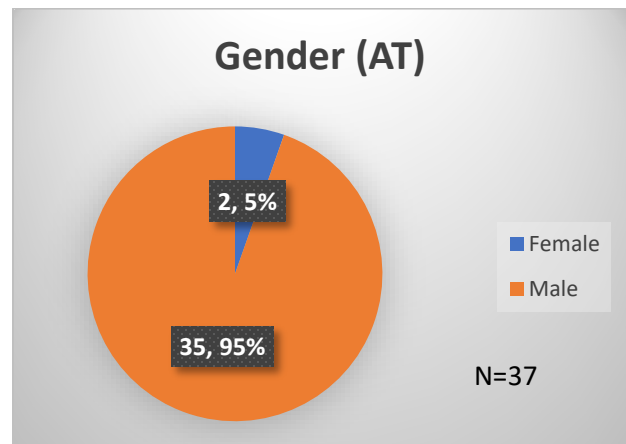

Daily Data Dashboard – July 27, 2023
Demographics for JTDC Population
Thursday Morning Midnight Count

Total # of probation Involved youth¹: 1,256

¹ Probation Active: Any youth who is pending sentencing with an active social history, has been formally placed on probation or supervision with Cook County Juvenile Probation on the date of the report.

*Age, Gender and Race for Criminal Court population (N=1) is not represented in this report.

Data sources: cFive Supervisor – Probation Population and RMIS – JTDC Population

Daily Data Dashboard – July 27, 2023
Demographics for JTDC Population
Thursday Morning Midnight Count