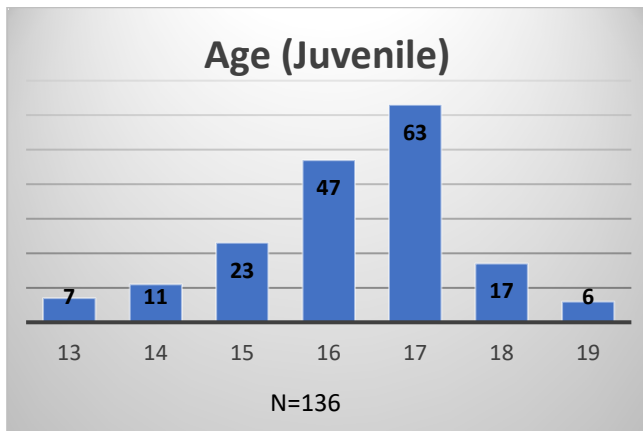

Daily Data Dashboard – July 27, 2023
Demographics for JTDC Population
Thursday Morning Midnight Count

Total # of probation Involved youth¹: 1,256

¹ Probation Active: Any youth who is pending sentencing with an active social history, has been formally placed on probation or supervision with Cook County Juvenile Probation on the date of the report.

*Age, Gender and Race for Criminal Court population (N=1) is not represented in this report.

Data sources: cFive Supervisor – Probation Population and RMIS – JTDC Population

Daily Data Dashboard – July 27, 2023
Demographics for JTDC Population
Thursday Morning Midnight Count