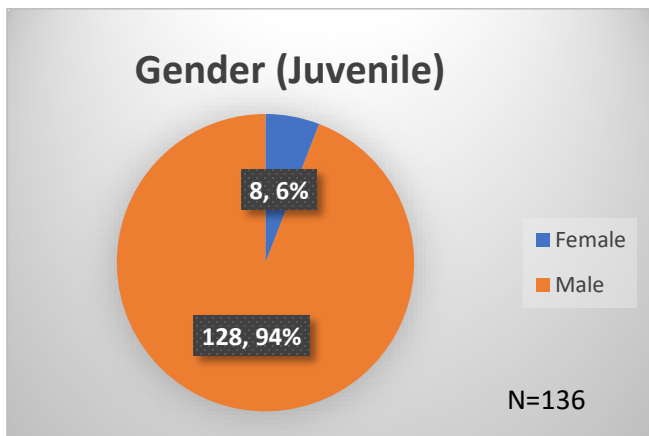

Daily Data Dashboard – July 27, 2023
Demographics for JTDC Population
Thursday Morning Midnight Count

Total # of probation Involved youth¹: 1,256

¹ Probation Active: Any youth who is pending sentencing with an active social history, has been formally placed on probation or supervision with Cook County Juvenile Probation on the date of the report.

*Age, Gender and Race for Criminal Court population (N=1) is not represented in this report.

Data sources: cFive Supervisor – Probation Population and RMIS – JTDC Population

Daily Data Dashboard – July 27, 2023
Demographics for JTDC Population
Thursday Morning Midnight Count