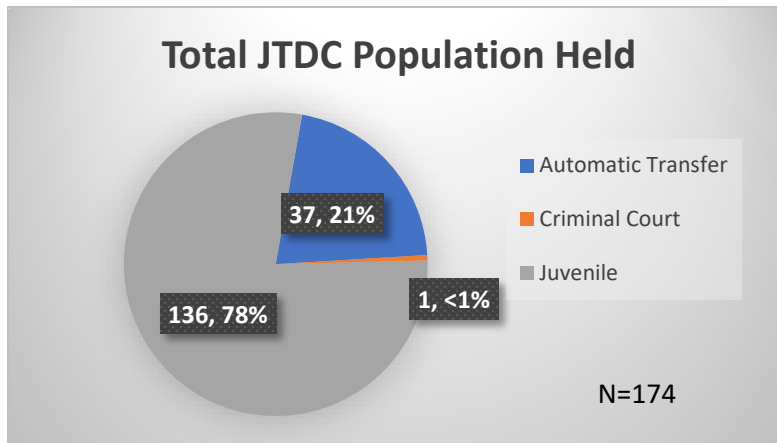

Daily Data Dashboard – July 27, 2023
Demographics for JTDC Population
Thursday Morning Midnight Count

Total # of probation Involved youth¹: 1,256

¹ Probation Active: Any youth who is pending sentencing with an active social history, has been formally placed on probation or supervision with Cook County Juvenile Probation on the date of the report.

*Age, Gender and Race for Criminal Court population (N=1) is not represented in this report.

Data sources: cFive Supervisor – Probation Population and RMIS – JTDC Population

Daily Data Dashboard – July 27, 2023
Demographics for JTDC Population
Thursday Morning Midnight Count